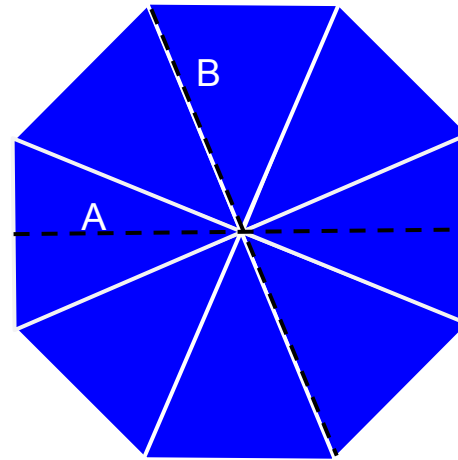

11ft Aluminum Patio Umbrella Dimensions

A = Edge of Canvas to Edge of Canvas
A = 111.5"

B = Tip of Rib to tip of Rib
B = 126"

Top View

C = Ground to Edge of Canvas
AKA Walk under height
C = 79"

D = Ground to Top of Umbrella without
Finial
D = 101.5"

*With Finial = 105"

Side View