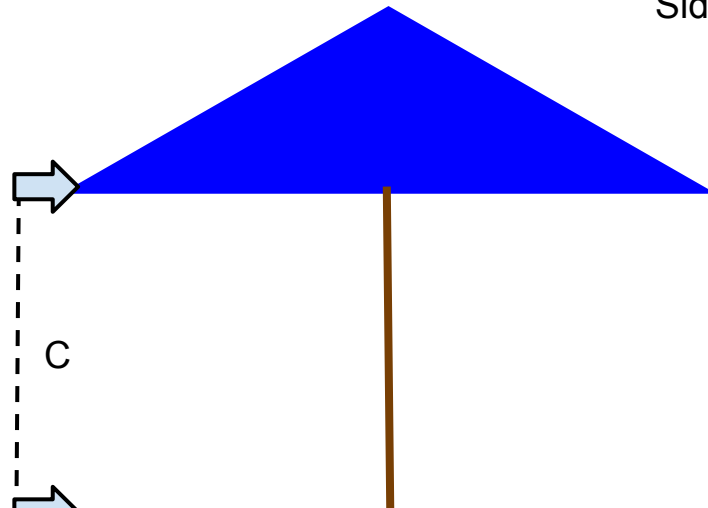

11ft Aluminum Patio Umbrella Dimensions

A = Edge of Canvas to Edge of Canvas
A = 111.5"

B = Tip of Rib to tip of Rib
B = 126"

Top View

C = Ground to Edge of Canvas
AKA Walk under height
C = 79"

D = Ground to Top of Umbrella without
Finial
D = 101.5"

*With Finial = 105"

Side View